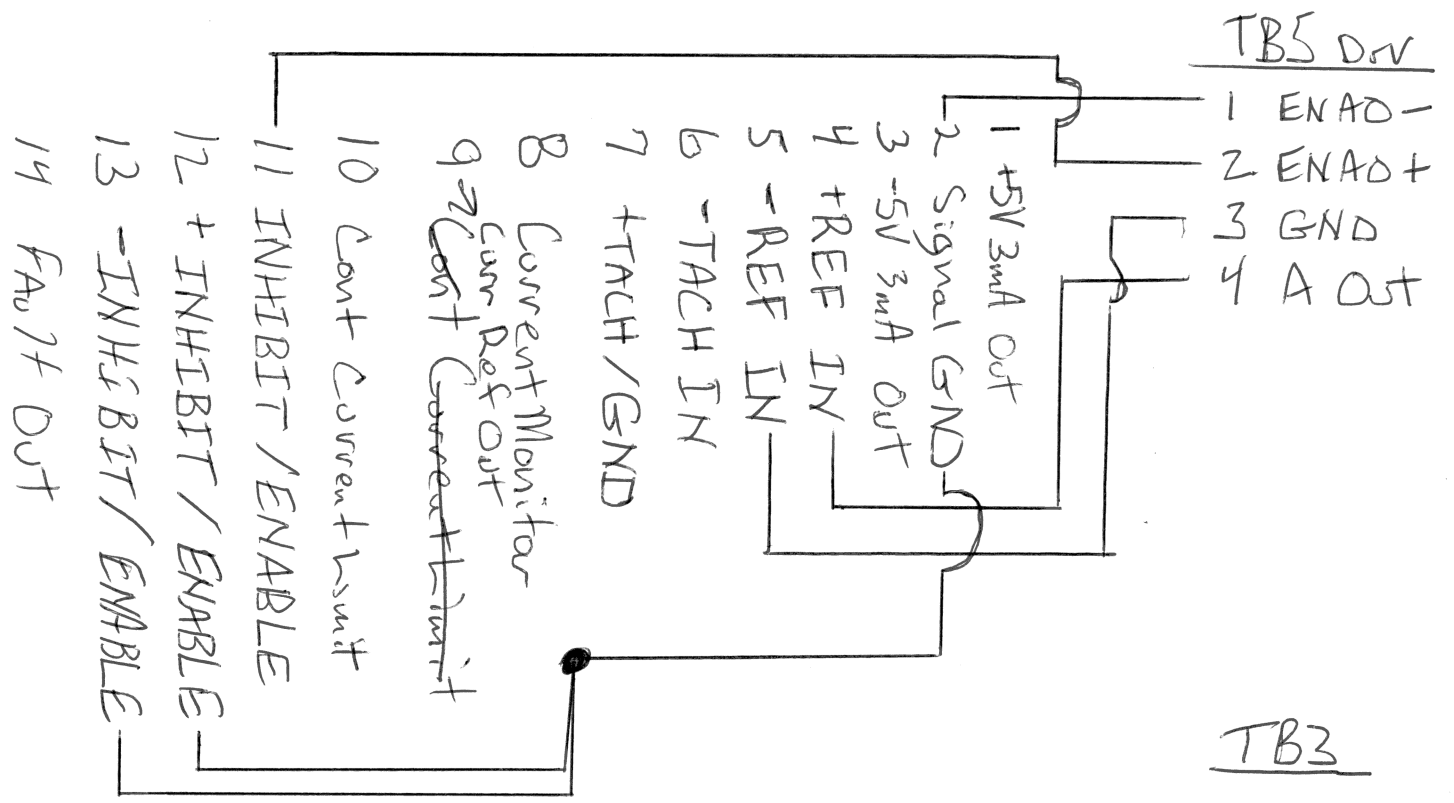

# A12A100

Encoder: US Digital # EMI-Z-500-N