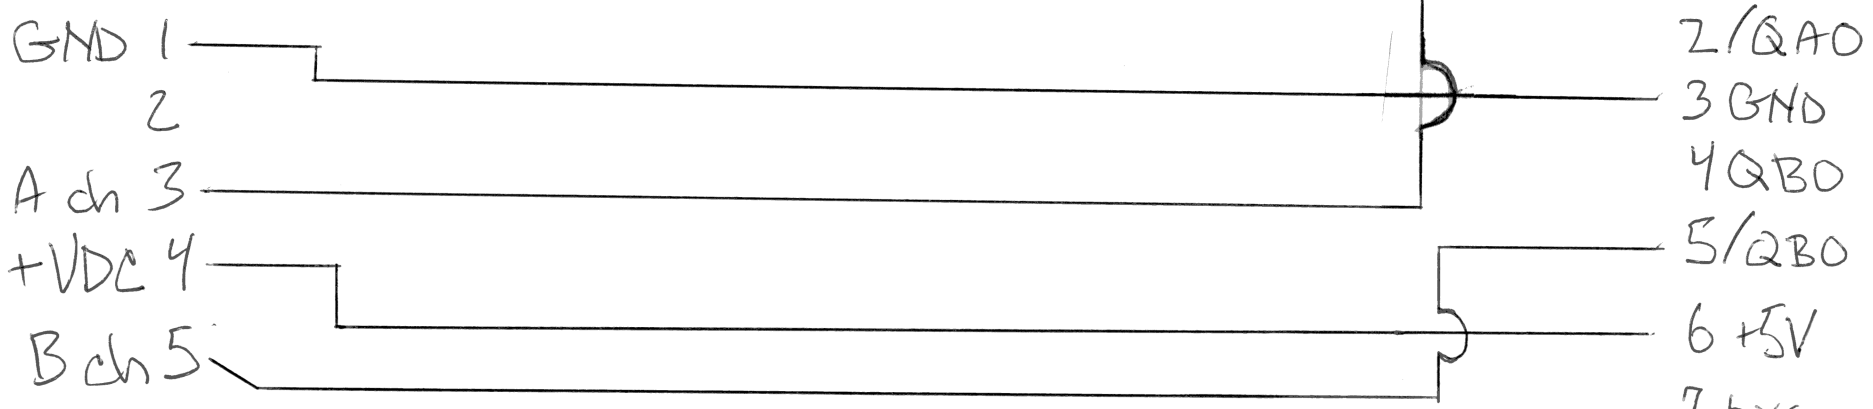

# A12A100

Encoder: US Digital # EMI-Z-500-N